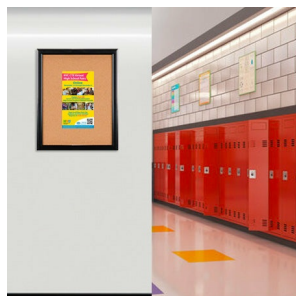

Super Wide-Face 27x41 Enclosed Bulletin Board SwingFrames

FOR CURRENT PRICING, VISIT THE ID # LISTED ABOVE

Product Details

- Enclosed Cork Bulletin Board 27" x 41"
- Wall Mount Display Frame with One Door
- Patented swing-open frame system (opens right to left)
- Features concealed hinges and Gravity Lock
- Metal Frame Profile: 2 3/8" Wide
- Overall Wall Frame Depth: 2 1/4"
- Interior Useable Depth: 3/4"
- (2) Anodized aluminum frame finishes available: Black and Silver
- Break Resistant Acrylic: For high traffic or public areas
- 1/4" natural cork board mounted on 1/4" hardboard
- Installs Easily: Mounting hardware included
- Super Wide-Face Designer Bulletin Boards are for **INDOOR USE ONLY**
- **Call to Buy Custom Designer Bulletin Cork Boards!**

Ordering Options

- Frame Orientation: Portrait or Landscape
- Fabric Covered Bulletin Board
- Lockable Bulletin Board - Side Plunge Lock & Key

Model	Interior Size	Overall Size	Viewable Area	Ships Via	Shipping Weight
SFMBWIDE-2741	27" x 41"	30 3/4" x 44 3/4"	25 1/8" x 39 1/8"	FedEx	55