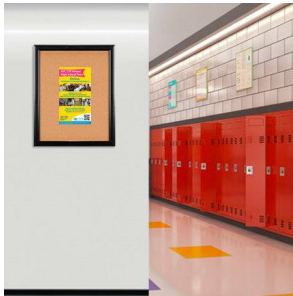

**Super Wide-Face 27x41 Enclosed Bulletin Board SwingFrames**

FOR CURRENT PRICING, VISIT THE ID # LISTED ABOVE

**Product Details**

- Enclosed Cork Bulletin Board 27" x 41"
- Wall Mount Display Frame with One Door
- Patented swing-open frame system (opens right to left)
- Features concealed hinges and Gravity Lock
- Metal Frame Profile: 2 3/8" Wide
- Overall Wall Frame Depth: 2 1/4"
- Interior Useable Depth: 3/4"
- (2) Anodized aluminum frame finishes available: Black and Silver
- Break Resistant Acrylic: For high traffic or public areas
- 1/4" natural cork board mounted on 1/4" hardboard
- Installs Easily: Mounting hardware included
- Super Wide-Face Designer Bulletin Boards are for **INDOOR USE ONLY**
- **Call to Buy Custom Designer Bulletin Cork Boards!**

**Ordering Options**

- Frame Orientation: Portrait or Landscape
- Fabric Covered Bulletin Board
- Lockable Bulletin Board - Side Plunge Lock & Key

Model	Interior Size	Overall Size	Viewable Area	Ships Via	Shipping Weight
SFMBWIDE-2741	27" x 41"	30 3/4" x 44 3/4"	25 1/8" x 39 1/8"	FedEx	55