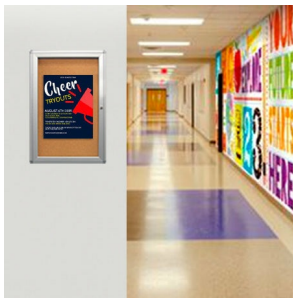

27 x 40 Indoor Enclosed Bulletin Board with Rounded Corners (Single Door)

FOR CURRENT PRICING, VISIT THE ID # LISTED ABOVE

Product Details

- Indoor Bulletin Board
- Enclosed Bulletin Board
- Rounded Corners
- Wall Mount Single Door Bulletin Board
- Sleek radius edge rounded corners frame accentuates messages
- Features full length piano hinges (opens right to left)
- Security cam-lock is positioned on front of frame (2 keys included)
- Bulletin Board Display Case Depth: 2"
- Interior Useable Depth: 5/8"
- 4 metal frame finishes
- Break Resistant Acrylic: Perfect for high traffic or public areas
- Self healing natural cork interior
- 27 x 40 Enclosed Bulletin Board For INDOOR DISPLAY USE ONLY
- Case must be **surface mounted** on the wall
- **Call to Customize Single Door Bulletin Board Display Cases**

()

Ordering Options

- Frame Orientation: Portrait or Landscape
- Painted Cork and Fabric Cork
- **Door Window: Break Resistant or Tempered Glass**
 - Break Resistant Acrylic: 1/8" thick, lightweight (Standard)
 - 1/4" Tempered Glass for public environments and locations that require this added safety feature. (Upcharge)
 - If chosen we will use our heavy duty door that will change one of 2 dimensions by 1/2". We will contact you if you do not indicate which dimension you would like adjusted in your order notes.
 - The viewable area can decrease by 1/2" or the overall size can be increased by 1/2".