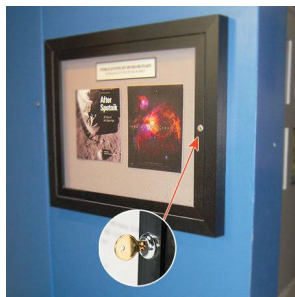

**Indoor Enclosed Bulletin Boards 31 x 31 (Single Door)**

FOR CURRENT PRICING, VISIT THE ID # LISTED ABOVE

**Product Details**

- Indoor Bulletin Board
- Enclosed Bulletin Board
- Wall Mount, Single Door
- Features full length piano hinges (opens right to left)
- Security cam-lock is positioned on front of 31 x 31 frame (2 keys included)
- Overall Bulletin Board Display Case Depth: 2"
- Interior Useable Depth: 5/8"
- Visible Window Area 31 x 31
- 4 metal frame finishes
- Break Resistant Acrylic: Perfect for high traffic or public environments
- Self healing natural cork interior
- For INDOOR DISPLAY USE ONLY
- **Call to Customize Single Door Enclosed Bulletin Board Displays**

()

**Ordering Options**

- Frame Orientation: Portrait or Landscape
- Painted Cork and Fabric Cork
- **Door Window: Break Resistant or Tempered Glass**
  - Break Resistant Acrylic: 1/8" thick, lightweight (Standard)
  - 1/4" Tempered Glass for public environments and locations that require this added safety feature. (Upcharge)
    - If chosen we will use our heavy duty door that will change one of 2 dimensions by 1/2". We will contact you if you do not indicate which dimension you would like adjusted in your order notes.
    - The viewable area can decrease by 1/2" or the overall size can be increased by 1/2".