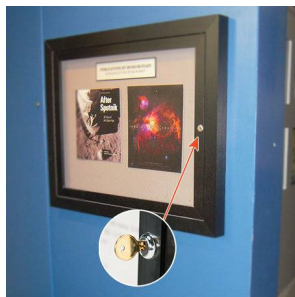

Indoor Enclosed Bulletin Boards 31 x 31 (Single Door)

FOR CURRENT PRICING, VISIT THE ID # LISTED ABOVE

Product Details

- Indoor Bulletin Board
- Enclosed Bulletin Board
- Wall Mount, Single Door
- Features full length piano hinges (opens right to left)
- Security cam-lock is positioned on front of 31 x 31 frame (2 keys included)
- Overall Bulletin Board Display Case Depth: 2"
- Interior Useable Depth: 5/8"
- Visible Window Area 31 x 31
- 4 metal frame finishes
- Break Resistant Acrylic: Perfect for high traffic or public environments
- Self healing natural cork interior
- For INDOOR DISPLAY USE ONLY
- **Call to Customize Single Door Enclosed Bulletin Board Displays**

()

Ordering Options

- Frame Orientation: Portrait or Landscape
- Painted Cork and Fabric Cork
- **Door Window: Break Resistant or Tempered Glass**
 - Break Resistant Acrylic: 1/8" thick, lightweight (Standard)
 - 1/4" Tempered Glass for public environments and locations that require this added safety feature. (Upcharge)
 - If chosen we will use our heavy duty door that will change one of 2 dimensions by 1/2". We will contact you if you do not indicate which dimension you would like adjusted in your order notes.
 - The viewable area can decrease by 1/2" or the overall size can be increased by 1/2".