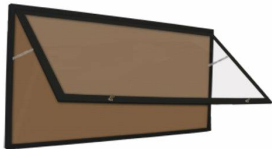

SwingCase Extra Large 36x72 Outdoor Enclosed Bulletin Board with XL Single Door Metal Cabinet

FOR CURRENT PRICING, VISIT THE ID # LISTED ABOVE

Product Details

- 36x72 Extra Large Bulletin Board
- Aluminum Display Case Construction
- Outdoor Enclosed Bulletin Board
- Wall Mount Display Case
- XL Single Door Lockable Display Case
- Full-length piano hinges (opens right to left)
- Break-Resistant Clear Acrylic Window
- Security cam-lock on front of 36" x 72" cabinet (2 keys included)
- Overall Display Case Depth: 2"
- Interior Useable Depth: 5/8"
- Portrait and Landscape Orientation Sizes
- Four outdoor treated metal frame finishes
- Self healing natural cork
- Weep Holes on cabinet bottom expels any water + reduce condensation buildup
- Weather-resistant aluminum backing with silicone sealant
- Wall Mount 36 x 72 Bulletin Board Display Case For Outdoor and Indoor Use
- Display Case must be surface mounted on the wall
- Contact Us for Custom Extra Large Outdoor Bulletin Boards

Ordering Options

- Vinyl Covered Cork Board
- Cabinet Orientation: Portrait or Landscape
- **Landscape Orientation Information** - For outdoor poster cases being built for landscape orientation, the following information below will apply.
 - The hinge placement will always be on Top (**Door Swings Upward**)
 - Prop arms will be added to the unit to support and hold the door.
 - The prop arms will extend the door open at approximately 45 degrees.
- **Door Window: Break Resistant or Tempered Glass**
 - Break Resistant Acrylic: 1/8" thick, lightweight (Standard)
 - 1/4" Tempered Glass for public environments and locations that require this added safety feature. (Upcharge)
 - If chosen we will use our heavy duty door that will change one of 2 dimensions by 1/2". We will contact you if you do not indicate which dimension you would like adjusted in your order notes.
 - The viewable area can decrease by 1/2" or the overall size can be increased by 1/2".