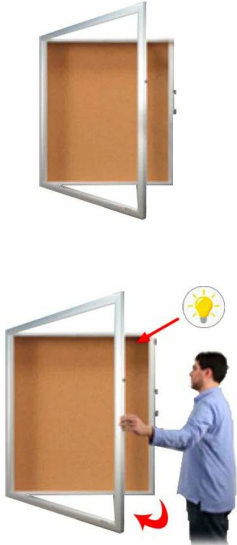

**Large Shadow Box SwingFrames with Corkboard & SUPER WIDE-FACE Metal Frame | 3" Deep Interior**

FOR CURRENT PRICING, VISIT THE ID # LISTED ABOVE

**Product Details**

- SwingFrame Designer Shadow Box
- **Super Wide Face Metal Frame Profile**
- Cork Bulletin Board Shadow Box
- Bold, slightly curved Metal Profile: **2 3/8" Wide**
- **3" Deep Shadow Box Interior**
- Wall Shadow Box Display Case
- **26 Large Shadow Box Sizes**
- Swing Open, Wall Mount Shadow Box Corkboard
- Empty Shadow Box with tan cork backer panel
- Patented swing-open display frame system (opens right to left)
- Features Concealed Hinges and Sliding Gravity Lock
- **Usable Interior Shadow Box Depth: 3"**
- Overall Shadow Box Depth: 5"
- **2 Shadow Box Frame Finishes: Satin Silver or Satin Black**
- Exterior Box Sides: Black Laminate
- Backing Board: 1/4" Natural Cork mounted on 1/4" Fiberboard
- Break Resistant Acrylic: Perfect for high traffic or public environments
- Installs Easily: Mounting hardware included
- SwingFrame Shadow Boxes 3" Deep **For Indoor Use Only**
- **Large Shadow Box Displays Ship Assembled**
- **Free Shipping on Many Large Sized Shadowboxes: See List**
- **Call for Custom Wall Shadow Box Case**

**\*\*Super Wide Face Shadow Boxes can be surface mounted or recessed. If you are planning to recess these boxes, please call us to confirm the overall outside back box dimensions. The flanged picture frame which is placed over the back box will also need some clearance for the frame door to swing-open to 90 degree angle.**