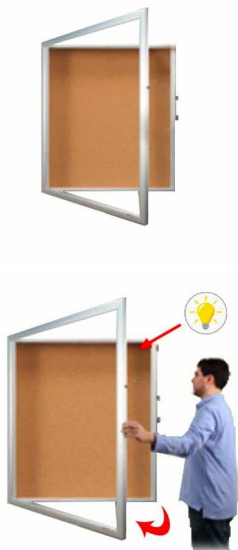

Large Shadow Box SwingFrames with Corkboard + Bold SUPER WIDE-FACE Metal Frame | 5" Deep Shadowbox Interior in 25+ Sizes

FOR CURRENT PRICING, VISIT THE ID # LISTED ABOVE

Product Details

- SwingFrame Shadow Box Display Case
- Super Wide Face Metal Frame Profile 2 3/8"
- Wall Shadow Box with Cork Bulletin Board
- 5" Deep Shadow Box Usable Interior Cabinet
- Bold, slightly curved Metal Profile: 2 3/8" Wide
- Wall Shadow Box Display Case
- 25+ Large Shadow Box Sizes
- Swing Open, Wall Mount Shadow Box Corkboard
- Empty Shadow Box with Tan Cork Backer Panel
- Patented swing-open display frame system (opens right to left)
- Concealed Hinges and Sliding Gravity Lock
- Overall Shadow Box Depth: 7"
- 2 Shadow Box Frame Finishes: Satin Silver or Satin Black
- Exterior Box Sides: Black Laminate
- Backing Board: 1/4" Natural Cork Mounted on 1/4" Fiberboard
- Break-Resistant Clear Acrylic Window
- Installs Easily: Mounting hardware included
- SwingFrame Shadow Boxes 5" Deep **for Indoor Use Only**
- Call for Customize SwingFrame Wall Shadow Box Case

****Super Wide Face Shadow Boxes can be surface mounted or recessed. If you are planning to recess these boxes, please call us to confirm the overall outside back box dimensions. The flanged picture frame which is placed over the back box will also need some clearance for the frame door to swing-open to 90 degree angle.**

Ordering Options

- Frame Orientation: Portrait or Landscape
- Interior Box Finish: White or Black Melamine | or Silver Metal Laminate
- Side Plunge Lock & Key
- 6 Fabric Colors

Model	Interior Dimensions	Overall Size	Viewable Area	Ships Via	Shipping Weight
SBMLGWIDECORK5-1620	16" x 20"	19" x 23"	14 1/4" x 18 1/4"	FedEx	45 LBS
SBMLGWIDECORK5-1824	18" x 24"	21" x 27"	16 1/4" x 22 1/4"	FedEx	49 LBS
SBMLGWIDECORK5-2024	20" x 24"	23" x 27"	18 1/4" x 22 1/4"	FedEx	50 LBS
SBMLGWIDECORK5-2030	20" x 30"	23" x 33"	18 1/4" x 28 1/4"	FedEx	53 LBS
SBMLGWIDECORK5-2228	22" x 28"	25" x 31"	20 1/4" x 26 1/4"	FedEx	53 LBS