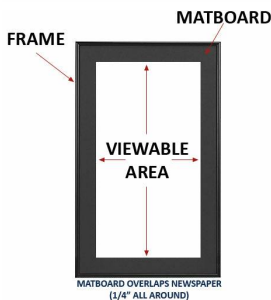

**New York Giants Superbowl 46 Newspaper Wood Display Frame**

FOR CURRENT PRICING, VISIT THE ID # LISTED ABOVE  
FREE SHIPPING

**Product Details**

- Wood Newspaper Frame
- Custom Picture Frame Style
- Wood Frame Profile: 1 3/8" Wide
- Overall Wood Frame Depth: 3/4"
- Wall Mount Picture Frame
- Newspaper Thickness: Frames accommodate up to 10 Pages
- Frame Orientation: All sizes come standard in **PORTRAIT** orientation
- 9 Wood frame finishes available
- Beveled Matboard: Arctic White, Raven Black or China Blue (see below)
- Strong lightweight acrylic provides a clear viewing window
- 1/8" Cardboard Backer
- Installs Easily: Mounting & Framing hardware included
- Newspaper display frames **for INDOOR USE ONLY**
- Call to customize the Newspaper Size (Broad or Tabloid)
- Call to customize the Newspaper Style (Frame or Matboard Color)

**IMPORTANT - We Need Your Newspaper Size**

**IMPORTANT! WE NEED YOUR NEWSPAPER SIZE**

Newspaper sizes are constantly changing in this day and age. For that reason we require you to measure your newspaper and provide the **EXACT** dimensions (Width x Height)