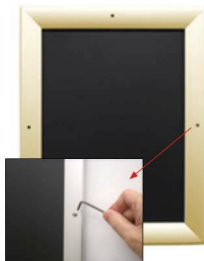

- Snap Lock Poster Frames with Security Screws + Allen Key Tool
- **Fits Posters 27x41**
- Wall Mount Poster Display Frames and Sign Holders
- Quick-Changing, **all 4 frame rails snap-open for easy poster changes**
- Front Loading Frame for posters and other signage
- Snap Frame Profile: 1 1/4" Wide
- Narrow profile offers 1" overall off the wall depth
- **Accepts 2 Printed Thicknesses: 3/8" & 1/2"**
- Viewable Area: Moulding overlaps poster insert by 3/8" all around
- **(8) Aluminum snap frame finishes available**
- **1/2" Silver Aluminum bottom frame rail is exposed from side view**

for all frame colors selected

- .040 Backing Board: Thin, durable backer board for 3/8" thick poster only
- .020 clear PETG overlay is included to protect thick poster insert (3/8" Only)
- **Allen Wrench Tool is included to help remove and secure your inserts**
- SwingSnap poster frames can mount either **Portrait or Landscape**
- Installs Easily: Punched holes in frame allow for easy surface mounting
- Hanging hardware included

**Mounted Graphic Details**

**3/8" Mounted Graphic Insert**

All frames will include a .040 Black Backer Board

All frames will include a .020 Clear Overlay

**1/2" MAX Mounted Graphic Insert**

.040 Black Backer Board **NOT INCLUDED** (can not fit)

.020 Clear Overlay **NOT INCLUDED** (can not fit)

**Customize your Snap Frames**

- **Customize Security Screw Extra Deep Poster Snap Frames 27 x 41!**

please call for a shipping quote.

**For Mounted Posters**