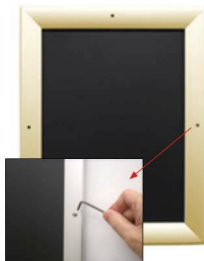

for all frame colors selected

- .040 Backing Board: Thin, durable backer board for 3/8" thick poster only
- .020 clear PETG overlay is included to protect thick poster insert (3/8" Only)
- **Allen Wrench Tool is included to help remove and secure your inserts**
- SwingSnap poster frames can mount either **Portrait or Landscape**
- Installs Easily: Punched holes in frame allow for easy surface mounting
- Hanging hardware included

- Aluminum snap-open displays are for **INDOOR** or ****OUTDOOR** use

**Make sure you laminate your insert material if going outdoors
**Poster Snap Frames are weather resistant...not water-proof

Mounted Graphic Details

3/8" Mounted Graphic Insert

All frames will include a .040 Black Backer Board

All frames will include a .020 Clear Overlay

1/2" MAX Mounted Graphic Insert

.040 Black Backer Board **NOT INCLUDED** (can not fit)

.020 Clear Overlay **NOT INCLUDED** (can not fit)

Customize your Snap Frames

- **Customize Security Screw Extra Deep Poster Snap Frames 24 x 48!**
- If you request a larger size Snap Frame FULLY ASSEMBLED,

please call for a shipping quote.