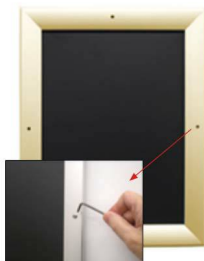

- 14x22 Security Poster Snap Frames
- Screws on Each Frame Rail: **Allen Tool Included**
- Aluminum Snap Lock Frame Profile: 1 1/4" Wide
- Quick-Changing, all 4 Frame Rails Snap Open
- Front-Loading Frame for 14x22 Posters and Other Signage
- Narrow profile with 11/16" Overall Off-the-Wall Depth
- Accepts Printed Material Up to 1/4" Thick
- Accepts Rigid Poster Boards and Other Substrates **1/8", 3/16", 1/4" Thick**
- Viewable Area: Moulding Overlaps Poster Insert by 3/8" All Around
- Eight Aluminum Snap Frame Finishes
- .040 Backing Board: Thin, Board Provides Rigidity for Thin Sheet Poster
- .020 clear PETG Overlay Included to Protect Printed Poster Insert
- Allen Wrench Tool Included for Securing and Removing Mounted Graphics
- SwingSnap 14 x 22 Poster Snap Frames Wall Mount Portrait or Landscape
- Installs Easily: Punched Holes in the Frame Back for Easy Wall Mounting
- Hanging Hardware Included

Mounted Graphic Details

1/8" Mounted Graphic Insert

All frames will include a .040 Black Backer Board

All frames will include a .020 Clear Overlay

3/16" Mounted Graphic Insert

All frames will include a .040 Black Backer Board

All frames will include a .020 Clear Overlay

1/4" MAX Mounted Graphic Insert

.040 Black Backer Board **NOT INCLUDED** (can not fit)

.020 Clear Overlay **NOT INCLUDED** (can not fit)

Customize your Snap Frames

- [Contact Us for Custom Poster Snap Frames with Security Screws](#)

For Mounted Posters

1/8"
3/16"
1/4"

Mounted Poster Thickness

Model	Insert Size	Overall Size	Viewable Area	Ships Via	Shipping Wt	How is Frame Shipped?
SSMCSSMT-1422	14" x 22"	15 3/4" x 23 3/4"	13 1/4" x 21 1/4"	UPS	6	Assembled