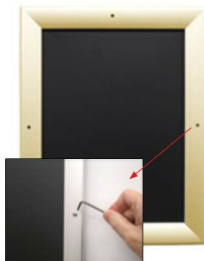

- Quick-Changing, all 4 frame rails snap-open for easy poster changes
- Front Loading Frame for **30x36 posters** and other signage
- Snap Frame Profile: 1 1/4" Wide
- Narrow profile offers 1 1/16" overall off the wall depth
- **Accepts printed material up to 1/4" thick**
- Viewable Area: Moulding overlaps poster insert by 3/8" all around
- (9) Aluminum snap frame finishes available
- .040 Backing Board: Thin, durable backer board provides rigidity for your poster
- .020 clear PETG overlay is included to protect your poster insert
- **Allen Wrench Tool is included to help remove and secure your inserts**
- SwingSnap poster frames can mount either **Portrait or Landscape**
- Installs Easily: Punched holes in frame allow for easy surface mounting
- Hanging hardware is included

**Mounted Graphic Details**

1/8" Mounted Graphic Insert

All frames will include a .040 Black Backer Board

All frames will include a .020 Clear Overlay

3/16" Mounted Graphic Insert

All frames will include a .040 Black Backer Board

All frames will include a .020 Clear Overlay

1/4" MAX Mounted Graphic Insert

.040 Black Backer Board **NOT INCLUDED** (can not fit)

.020 Clear Overlay **NOT INCLUDED** (can not fit)

**Customize your Snap Frames**

- **Call to customize Security Screw Mounted Poster Snap Frames!**

**For Mounted Posters**

1/8"  
3/16"  
1/4"

Mounted  
Poster  
Thickness

Sizes 24" x 36"  
and larger ship  
Unassembled

Model	Insert Size	Overall Size	Viewable Area	Ships Via	Shipping Wt	How is Frame Shipped?
SSMCSSMT-3036	30" x 36"	31 3/4" x 37 3/4"	29 1/4" x 35 1/4"	UPS	14	Unassembled