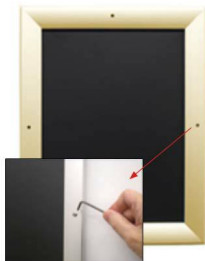

- Quick-Changing, all 4 frame rails snap-open for easy poster changes
- Front Loading Frame for **30x36 posters** and other signage
- Snap Frame Profile: 1 1/4" Wide
- Narrow profile offers 1 1/16" overall off the wall depth
- **Accepts printed material up to 1/4" thick**
- Viewable Area: Moulding overlaps poster insert by 3/8" all around
- (9) Aluminum snap frame finishes available
- .040 Backing Board: Thin, durable backer board provides rigidity for your poster
- .020 clear PETG overlay is included to protect your poster insert
- **Allen Wrench Tool is included to help remove and secure your inserts**
- SwingSnap poster frames can mount either Portrait or Landscape
- Installs Easily: Punched holes in frame allow for easy surface mounting
- Hanging hardware is included

- Aluminum snap-open displays are for **INDOOR** or ****OUTDOOR** use

**Make sure you laminate your insert material if going outdoors
**Poster Snap Frames are weather resistant...not water-proof

Mounted Graphic Details

1/8" Mounted Graphic Insert

All frames will include a .040 Black Backer Board

All frames will include a .020 Clear Overlay

3/16" Mounted Graphic Insert

All frames will include a .040 Black Backer Board

All frames will include a .020 Clear Overlay

1/4" MAX Mounted Graphic Insert

.040 Black Backer Board **NOT INCLUDED** (can not fit)

.020 Clear Overlay **NOT INCLUDED** (can not fit)

Customize your Snap Frames

- **Call to customize Security Screw Mounted Poster Snap Frames!**