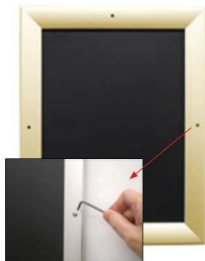

- Quick-Changing, all 4 frame rails snap-open for easy poster changes
- Front Loading Frame for **22x28 posters** and other signage
- Snap Frame Profile: 1 1/4" Wide
- Narrow profile offers 1 1/16" overall off the wall depth
- **Accepts printed material up to 1/4" thick**
- Viewable Area: Moulding overlaps poster insert by 3/8" all around
- (9) Aluminum snap frame finishes available
- .040 Backing Board: Thin, durable backer board provides rigidity for your poster
- .020 clear PETG overlay is included to protect your poster insert
- **Allen Wrench Tool is included to help remove and secure your inserts**
- SwingSnap poster frames can mount either **Portrait or Landscape**
- Installs Easily: Punched holes in frame allow for easy surface mounting
- Hanging hardware is included

- Aluminum snap-open displays are for **INDOOR** or ****OUTDOOR** use

**Make sure you laminate your insert material if going outdoors
**Poster Snap Frames are weather resistant...not water-proof

Mounted Graphic Details

1/8" Mounted Graphic Insert

All frames will include a .040 Black Backer Board

All frames will include a .020 Clear Overlay

3/16" Mounted Graphic Insert

All frames will include a .040 Black Backer Board

All frames will include a .020 Clear Overlay

1/4" MAX Mounted Graphic Insert

.040 Black Backer Board **NOT INCLUDED** (can not fit)

.020 Clear Overlay **NOT INCLUDED** (can not fit)

Customize your Snap Frames

- **Call to customize Security Screw Mounted Poster Snap Frames!**