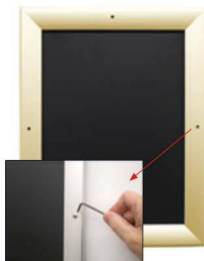

Extra Deep 30x40 Poster Snap Frames with Security Screws for Mounted Graphics on 3/8" and 1/2" Thick Boards

FOR CURRENT PRICING, VISIT THE ID # LISTED ABOVE
FREE SHIPPING

Product Details

***ALL 4 FRAME SIDES HAVE A SECURITY SCREW PLACED INTO THE CENTER OF EACH FRAME RAIL. THESE SCREWS SECURE THE SAFETY OF YOUR 30x40 POSTING AND PREVENT ANY TAMPERING.**

- Snap Lock Poster Frames with Security Screws + Allen Key Tool
- **Fits Posters 30x40**
- Wall Mount Poster Display Frames and Sign Holders
- Quick-Changing, **all 4 frame rails snap-open for easy poster changes**
- Front Loading Frame for posters and other signage
- Snap Frame Profile: 1 1/4" Wide
- Narrow profile offers 1" overall off the wall depth
- **Accepts 2 Printed Thicknesses: 3/8" & 1/2"**
- Viewable Area: Moulding overlaps poster insert by 3/8" all around
- **(8) Aluminum snap frame finishes available**
- **1/2" Silver Aluminum bottom frame rail is exposed from side view**

for all frame colors selected

- .040 Backer Board: Thin, durable backer board for 3/8" thick poster only
- .020 clear PETG overlay is included to protect thick poster insert (3/8" Only)
- **Allen Wrench Tool is included to help remove and secure your inserts.**
- SwingSnap poster frames can mount either **Portrait or Landscape**
- Installs Easily: Punched holes in frame allow for easy surface mounting
- Hanging hardware included