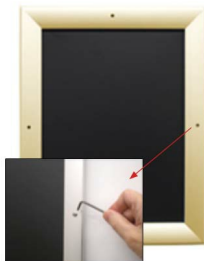

for all frame colors selected

- .040 Backing Board: Thin, durable backer board for 3/8" thick poster only
- .020 clear PETG overlay is included to protect thick poster insert (3/8" Only)
- **Allen Wrench Tool is included to help remove and secure your inserts**
- SwingSnap poster frames can mount either **Portrait or Landscape**
- Installs Easily: Punched holes in frame allow for easy surface mounting
- Hanging hardware included

- Aluminum snap-open displays are for **INDOOR** or ****OUTDOOR** use

**Make sure you laminate your insert material if going outdoors
**Poster Snap Frames are weather resistant...not water-proof

Mounted Graphic Details

3/8" Mounted Graphic Insert

All frames will include a .040 Black Backer Board

All frames will include a .020 Clear Overlay

1/2" MAX Mounted Graphic Insert

.040 Black Backer Board **NOT INCLUDED** (can not fit)

.020 Clear Overlay **NOT INCLUDED** (can not fit)

Customize your Snap Frames

- **Customize Security Screw Extra Deep Poster Snap Frames 24 x 30!**
- If you request a larger size Snap Frame FULLY ASSEMBLED,

please call for a shipping quote.