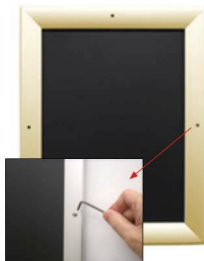

for all frame colors selected

- .040 Backing Board: Thin, durable backer board for 3/8" thick poster only
- .020 clear PETG overlay is included to protect thick poster insert (3/8" Only)
- **Allen Wrench Tool is included to help remove and secure your inserts**
- SwingSnap poster frames can mount either **Portrait or Landscape**
- Installs Easily: Punched holes in frame allow for easy surface mounting
- Hanging hardware included

- Aluminum snap-open displays are for **INDOOR** or ****OUTDOOR** use

**Make sure you laminate your insert material if going outdoors
**Poster Snap Frames are weather resistant...not water-proof

Mounted Graphic Details

3/8" Mounted Graphic Insert

All frames will include a .040 Black Backer Board

All frames will include a .020 Clear Overlay

1/2" MAX Mounted Graphic Insert

.040 Black Backer Board **NOT INCLUDED** (can not fit)

.020 Clear Overlay **NOT INCLUDED** (can not fit)

Customize your Snap Frames

- **Customize Security Screw Extra Deep Poster Snap Frames 24 x 30!**
- If you request a larger size Snap Frame FULLY ASSEMBLED,

please call for a shipping quote.