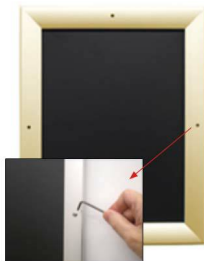

- Quick-Changing, all 4 frame rails snap-open for easy poster changes
- Front Loading Frame for **27x39 posters** and other signage
- Snap Frame Profile: 1 1/4" Wide
- Narrow profile offers 1 1/16" overall off the wall depth
- **Accepts printed material up to 1/4" thick**
- Viewable Area: Moulding overlaps poster insert by 3/8" all around
- (8) Aluminum snap frame finishes available
- .040 Backing Board: Thin, durable backer board provides rigidity for your poster
- .020 clear PETG overlay is included to protect your poster insert
- **Allen Wrench Tool is included to help remove and secure your inserts**
- SwingSnap poster frames can mount either Portrait or Landscape
- Installs Easily: Punched holes in frame allow for easy surface mounting
- Hanging hardware is included

**Mounted Graphic Details**

1/8" Mounted Graphic Insert

All frames will include a .040 Black Backer Board

All frames will include a .020 Clear Overlay

3/16" Mounted Graphic Insert

All frames will include a .040 Black Backer Board

All frames will include a .020 Clear Overlay

1/4" MAX Mounted Graphic Insert

.040 Black Backer Board **NOT INCLUDED** (can not fit)

.020 Clear Overlay **NOT INCLUDED** (can not fit)

**Customize your Snap Frames**

- **Call to customize Security Screw Mounted Poster Snap Frames!**

**For Mounted Posters**

Sizes 24" x 36"  
and larger ship  
Unassembled

Model	Insert Size	Overall Size	Viewable Area	Ships Via	Shipping Wt	How is Frame Shipped?
SSMCSSMT-2739	27" x 39"	28 3/4" x 40 3/4"	26 1/4" x 38 1/4"	UPS	14	Unassembled