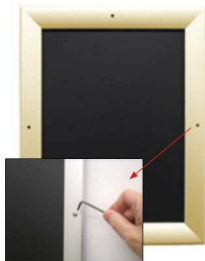

- Quick-Changing, all 4 frame rails snap-open for easy poster changes
- Front Loading Frame for **27x39 posters** and other signage
- Snap Frame Profile: 1 1/4" Wide
- Narrow profile offers 1 1/16" overall off the wall depth
- **Accepts printed material up to 1/4" thick**
- Viewable Area: Moulding overlaps poster insert by 3/8" all around
- (8) Aluminum snap frame finishes available
- .040 Backing Board: Thin, durable backer board provides rigidity for your poster
- .020 clear PETG overlay is included to protect your poster insert
- **Allen Wrench Tool is included to help remove and secure your inserts**
- SwingSnap poster frames can mount either Portrait or Landscape
- Installs Easily: Punched holes in frame allow for easy surface mounting
- Hanging hardware is included

- Aluminum snap-open displays are for **INDOOR** or ****OUTDOOR** use

**Make sure you laminate your insert material if going outdoors
**Poster Snap Frames are weather resistant...not water-proof

Mounted Graphic Details

1/8" Mounted Graphic Insert

All frames will include a .040 Black Backer Board

All frames will include a .020 Clear Overlay

3/16" Mounted Graphic Insert

All frames will include a .040 Black Backer Board

All frames will include a .020 Clear Overlay

1/4" MAX Mounted Graphic Insert

.040 Black Backer Board **NOT INCLUDED** (can not fit)

.020 Clear Overlay **NOT INCLUDED** (can not fit)

Customize your Snap Frames

- **Call to customize Security Screw Mounted Poster Snap Frames!**