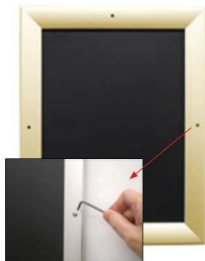

- Quick-Changing, all 4 frame rails snap-open for easy poster changes
- Front Loading Frame for **24x24 posters** and other signage
- Snap Frame Profile: 1 1/4" Wide
- Narrow profile offers 1 1/16" overall off the wall depth
- **Accepts printed material up to 1/4" thick**
- Viewable Area: Moulding overlaps poster insert by 3/8" all around
- (9) Aluminum snap frame finishes available
- .040 Backing Board: Thin, durable backer board provides rigidity for your poster
- .020 clear PETG overlay is included to protect your poster insert
- **Allen Wrench Tool is included to help remove and secure your inserts**
- SwingSnap poster frames can mount either **Portrait or Landscape**
- Installs Easily: Punched holes in frame allow for easy surface mounting
- Hanging hardware is included

- Aluminum snap-open displays are for **INDOOR** or ****OUTDOOR** use

**Make sure you laminate your insert material if going outdoors
**Poster Snap Frames are weather resistant...not water-proof

Mounted Graphic Details

1/8" Mounted Graphic Insert

All frames will include a .040 Black Backer Board

All frames will include a .020 Clear Overlay

3/16" Mounted Graphic Insert

All frames will include a .040 Black Backer Board

All frames will include a .020 Clear Overlay

1/4" MAX Mounted Graphic Insert

.040 Black Backer Board **NOT INCLUDED** (can not fit)

.020 Clear Overlay **NOT INCLUDED** (can not fit)

Customize your Snap Frames

- **Call to customize Security Screw Mounted Poster Snap Frames!**