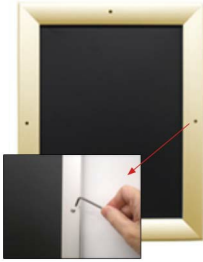

- Quick-Changing, all 4 frame rails snap-open for easy poster changes
- Front Loading Frame for **20x24 posters** and other signage
- Snap Frame Profile: 1 1/4" Wide
- Narrow profile offers 11/16" overall off the wall depth
- **Accepts printed material up to 1/4" thick**
- Viewable Area: Moulding overlaps poster insert by 3/8" all around
- (9) Aluminum snap frame finishes available
- .040 Backing Board: Thin, durable backer board provides rigidity for your poster
- .020 clear PETG overlay is included to protect your poster insert
- **Allen Wrench Tool is included to help remove and secure your inserts.**
- SwingSnap poster frames can mount either **Portrait or Landscape**
- Installs Easily: Punched holes in frame allow for easy surface mounting
- Hanging hardware is included

- Aluminum snap-open displays are for **INDOOR** or ****OUTDOOR** use

****Make sure you laminate your insert material if going outdoors**

****Poster Snap Frames are weather resistant...not water-proof**

Mounted Graphic Details

1/8" Mounted Graphic Insert

All frames will include a .040 Black Backer Board
All frames will include a .020 Clear Overlay

3/16" Mounted Graphic Insert

All frames will include a .040 Black Backer Board
All frames will include a .020 Clear Overlay

1/4" MAX Mounted Graphic Insert

.040 Black Backer Board **NOT INCLUDED** (can not fit)
.020 Clear Overlay **NOT INCLUDED** (can not fit)

Customize your Snap Frames

- **Call to customize Security Screw Mounted Poster Snap Frames!**