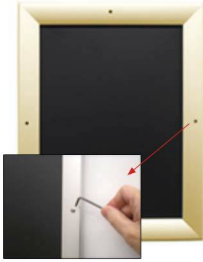

XL Security Snap Frame 60x60 Ship UNASSEMBLED

- Aluminum snap-open displays are for **INDOOR** or ****OUTDOOR** use

**Make sure you laminate your insert material if going outdoors
**Poster Snap Frames are weather resistant...not water-proof

Ships Unassembled

- ALL snap frame sizes are cut to size, and prepped for easy assembly
- Takes minutes to assemble, Corner Key and Mounting Hardware Included

- ALL snap frame rail sizes 85" and larger will be **CUT in HALF** and provided with a Straight Joiner Key to connect the two snap frame rails together.

This will create a seam in your snap frame rail where 2 or more pieces on one side of your frame will flip open.

The main reason for creating the seam is to reduce shipping costs. We will ship these chopped snap frame rails via common carrier ground service.

Each Frame Rail that is **CUT in HALF** will receive a **CENTERED** security screw

- We will ship any Length up to 144" in **FULL LENGTH** via Freight Carrier.

Please call us for your oversized snap frame dimensions to provide frame & freight costs

For Detailed Instructions on How to Assemble click on the Instruction Sheet ICON up above.

Custom Sizes & Shipping Options Available