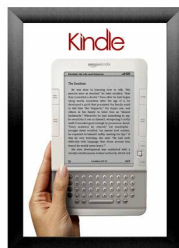

1/4" MAX Mounted Graphic Insert

.040 Black Backer Board **NOT INCLUDED** (can not fit)

.020 Clear Overlay **NOT INCLUDED** (can not fit)

SATIN BLACK