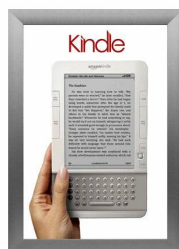

SUPER WIDE Snap Open 16 x 16 Frames (2 1/2" Profile for MOUNTED GRAPHICS)

FOR CURRENT PRICING, VISIT THE ID # LISTED ABOVE
FREE SHIPPING

Product Details

- Quick-Changing, all 4 frame rails snap-open for easy poster changes
- Front Loading Frame for **16x16 posters** and other signage
- Aluminum Snap Frame Profile: **2 1/2" Wide**
- Narrow profile offers 11/16" overall off the wall depth
- **Accepts 3 Printed Thicknesses: 1/8" | 3/16" | 1/4"**
- Viewable Area: Moulding overlaps poster insert by 1/2" all around
- (3) Aluminum snap frame finishes available
- (1) Cherry wood simulated snap frame finish (faux wood)
- **.040 Backing Board: Thin, durable backer board provides rigidity for your poster**
- **.020 clear PETG overlay is included to protect your poster insert**
- No Tools! All four frame sides snap-open easily by hand
- SwingSnap poster frames can mount either **Portrait or Landscape**
- Installs Easily: Punched holes in frame allow for easy surface mounting
- Hanging hardware is included

Aluminum snap-open displays are for **INDOOR** or ****OUTDOOR** use

****Make sure you laminate your insert material if going outdoors**
****Poster Snap Frames are weather resistant...not water-proof**

SATIN SILVER