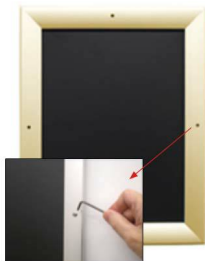

- Extra Large Security Snap Frames for Mounted Graphics
- Fits **72x96 Posters**
- Quick-Changing, all 4 frame rails snap-open for easy poster changes
- Front Loading Frame for posters and other signage
- Snap Frame Profile: **1 1/4" Wide**
- Narrow profile offers 11/16" overall off the wall depth
- Accepts printed material up to 1/4" thick
- Viewable Area: Moulding overlaps poster insert by 3/8" all around
- (9) Aluminum snap frame finishes available
- **Allen Wrench Tool is included to help remove and secure your inserts**
- SwingSnap poster frames can mount either Portrait or Landscape
- Installs Easily: Punched holes in frame allow for easy surface mounting
- Hanging hardware (screws) included
- Call for Custom Snap Frame Sizes Large and Small

provided with a Straight Joiner Key to connect the two snap frame rails together.

This will create a seam in your snap frame rail where 2 or more pieces on one side of your frame will flip open.

The main reason for creating the seam is to reduce shipping costs. We will ship these chopped snap frame rails via common carrier ground service.

Each Frame Rail that is **CUT in HALF** will receive a **CENTERED** security screw

- We will ship any Length up to 144" in **FULL LENGTH** via Freight Carrier.

Please call us for your oversized snap frame dimensions to provide frame & freight costs

.....

For Detailed Instructions on How to Assemble click on the Instruction Sheet ICON up above.

Custom Sizes & Shipping Options Available

For Mounted Posters

Model	Insert Size	Overall Size	Viewable Area	Ships Via	Shipping Wt	How is Frame Shipped?
SSMCSSXLMT-7296	72" x 96"	73 3/4" x 97 3/4"	71 1/4" x 95 1/4"	UPS	40	Unassembled