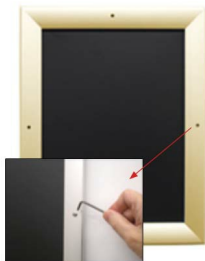

- Quick-Changing, all 4 frame rails snap-open for easy poster changes
- Front Loading Frame for **12x36 posters** and other signage
- Snap Frame Profile: 1 1/4" Wide
- Narrow profile offers 1 1/16" overall off the wall depth
- **Accepts printed material up to 1/4" thick**
- Viewable Area: Moulding overlaps poster insert by 3/8" all around
- (9) Aluminum snap frame finishes available
- .040 Backing Board: Thin, durable backer board provides rigidity for your poster
- .020 clear PETG overlay is included to protect your poster insert
- **Allen Wrench Tool is included to help remove and secure your inserts**
- SwingSnap poster frames can mount either **Portrait or Landscape**
- Installs Easily: Punched holes in frame allow for easy surface mounting
- Hanging hardware is included

- Aluminum snap-open displays are for **INDOOR** or ****OUTDOOR** use

**Make sure you laminate your insert material if going outdoors

**Poster Snap Frames are weather resistant...not water-proof

Mounted Graphic Details

1/8" Mounted Graphic Insert

All frames will include a .040 Black Backer Board

All frames will include a .020 Clear Overlay

3/16" Mounted Graphic Insert

All frames will include a .040 Black Backer Board

All frames will include a .020 Clear Overlay

1/4" MAX Mounted Graphic Insert

.040 Black Backer Board **NOT INCLUDED** (can not fit)

.020 Clear Overlay **NOT INCLUDED** (can not fit)

Customize your Snap Frames

- **Call to customize Security Screw Mounted Poster Snap Frames!**