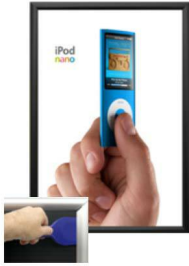

12 x 20 Poster Snap Open Frames (1 1/4" Security-Style) for MOUNTED GRAPHICS

FOR CURRENT PRICING, VISIT THE ID # LISTED ABOVE
FREE SHIPPING

SECURITY TOOL PROVIDED

PLACE PALLET TOOL THROUGH EDGE OF SNAPFRAME

LIFT TO SNAP OPEN

Product Details

- Quick-Changing, all 4 frame rails snap-open for easy poster changes
- Front Loading Frame for **12x20 posters** and other signage
- Aluminum Snap Frame Profile: **1 1/4" Wide**
- Narrow profile offers 11/16" overall off the wall depth
- **Accepts 3 Printed Thicknesses: 1/8" | 3/16" | 1/4"**
- Viewable Area: Moulding overlaps poster insert by 3/8" all around
- (3) Aluminum snap frame finishes available
- .040 Backing Board: Thin, durable backer board provides rigidity for your poster
- .020 clear PETG overlay is included to protect your poster insert
- **Security Tool Included!** Ideal for high traffic, public environments.
- SwingSnap poster frames can mount either **Portrait or Landscape**
- Installs Easily: Punched holes in frame allow for easy surface mounting
- Hanging hardware is included