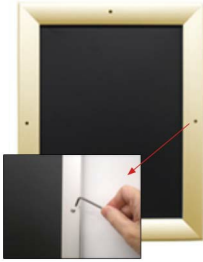

- Quick-Changing, all 4 frame rails snap-open for easy poster changes
- Front Loading Frame for **9x12 posters** and other signage
- Snap Frame Profile: 1 1/4" Wide
- Narrow profile offers 11/16" overall off the wall depth
- **Accepts printed material up to 1/4" thick**
- Viewable Area: Moulding overlaps poster insert by 3/8" all around
- (9) Aluminum snap frame finishes available
- .040 Backing Board: Thin, durable backer board provides rigidity for your poster
- .020 clear PETG overlay is included to protect your poster insert
- **Allen Wrench Tool is included to help remove and secure your inserts.**
- SwingSnap poster frames can mount either **Portrait or Landscape**
- Installs Easily: Punched holes in frame allow for easy surface mounting
- Hanging hardware is included

- Aluminum snap-open displays are for **INDOOR** or ****OUTDOOR** use

**Make sure you laminate your insert material if going outdoors

**Poster Snap Frames are weather resistant...not water-proof

Mounted Graphic Details

1/8" Mounted Graphic Insert

All frames will include a .040 Black Backer Board
All frames will include a .020 Clear Overlay

3/16" Mounted Graphic Insert

All frames will include a .040 Black Backer Board
All frames will include a .020 Clear Overlay

1/4" MAX Mounted Graphic Insert

.040 Black Backer Board **NOT INCLUDED** (can not fit)
.020 Clear Overlay **NOT INCLUDED** (can not fit)

Customize your Snap Frames

- **Call to customize Security Screw Mounted Poster Snap Frames!**