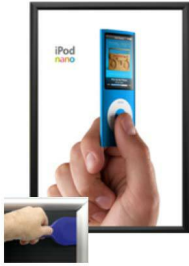

EXTRA DEEP 20 x 24 Poster Snap Frames (1 1/4" Security Profile for MOUNTED GRAPHICS)

FOR CURRENT PRICING, VISIT THE ID # LISTED ABOVE
FREE SHIPPING

SECURITY TOOL PROVIDED

PLACE PALLET TOOL THROUGH EDGE OF SNAPFRAME

LIFT TO SNAP OPEN

Product Details

- **20x24 Security Snap Frames with Security Pallet Tool**
- Quick-Changing, all 4 frame rails snap-open for easy poster changes
- Front Loading Frame for **20 x 24 posters** and other signage
- Aluminum Snap Frame Profile: 1 1/4" Wide
- Narrow profile offers 1" overall off the wall depth
- **Accepts 2 Printed Thicknesses: 3/8" & 1/2"**
- Viewable Area: Moulding overlaps poster insert by 3/8" all around
- (3) Aluminum snap frame finishes available
- **1/2" Silver bottom frame rail is exposed from side view for all frame**

colors selected

- .040 Backer Board: Thin, durable backer board provides rigidity to 3/8" poster
- .020 clear PETG overlay is included to protect your 3/8" thick poster insert
- **Security Pallet Tool Included** Ideal for high traffic, public environments.
- SwingSnap poster frames can mount either **Portrait or Landscape**
- Installs Easily: Punched holes in frame allow for easy surface mounting
- Hanging hardware included