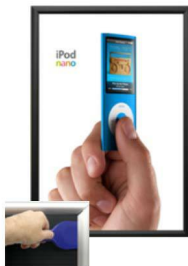

**EXTRA DEEP 20 x 24 Poster Snap Frames (1 1/4" Security Profile for MOUNTED GRAPHICS)**

FOR CURRENT PRICING, VISIT THE ID # LISTED ABOVE  
FREE SHIPPING

**Product Details**

SECURITY TOOL PROVIDED

PLACE PALLET TOOL THROUGH EDGE OF SNAPFRAME

LIFT TO SNAP OPEN

- **20x24 Security Snap Frames with Security Pallet Tool**
- Quick-Changing, all 4 frame rails snap-open for easy poster changes
- Front Loading Frame for **20 x 24 posters** and other signage
- Aluminum Snap Frame Profile: 1 1/4" Wide
- Narrow profile offers 1" overall off the wall depth
- **Accepts 2 Printed Thicknesses: 3/8" & 1/2"**
- Viewable Area: Moulding overlaps poster insert by 3/8" all around
- (3) Aluminum snap frame finishes available
- **1/2" Silver bottom frame rail is exposed from side view for all frame**

**colors selected**

- .040 Backer Board: Thin, durable backer board provides rigidity to 3/8" poster
- .020 clear PETG overlay is included to protect your 3/8" thick poster insert
- **Security Pallet Tool Included** Ideal for high traffic, public environments.
- SwingSnap poster frames can mount either **Portrait or Landscape**
- Installs Easily: Punched holes in frame allow for easy surface mounting
- Hanging hardware included