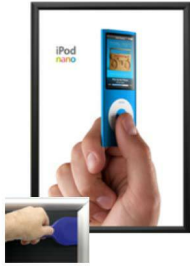

EXTRA DEEP 8.5 x 14 Poster Snap Frames (1 1/4" Security Profile for MOUNTED GRAPHICS)

FOR CURRENT PRICING, VISIT THE ID # LISTED ABOVE
FREE SHIPPING

For Mounted Posters

3/8"
1/2"

Product Details

- **8.5x14 Security Snap Frames with Security Pallet Tool**
- Quick-Changing, all 4 frame rails snap-open for easy poster changes
- Front Loading Frame for **8.5 x 14 posters** and other signage
- Aluminum Snap Frame Profile: 1 1/4" Wide
- Narrow profile offers 1" overall off the wall depth
- **Accepts 2 Printed Thicknesses: 3/8" & 1/2"**
- Viewable Area: Moulding overlaps poster insert by 3/8" all around
- (3) Aluminum snap frame finishes available
- **1/2" Silver bottom frame rail is exposed from side view for all frame**

colors selected

- .040 Backer Board: Thin, durable backer board provides rigidity to 3/8" poster
- .020 clear PETG overlay is included to protect your 3/8" thick poster insert
- **Security Pallet Tool Included** Ideal for high traffic, public environments.
- SwingSnap poster frames can mount either **Portrait or Landscape**
- Installs Easily: Punched holes in frame allow for easy surface mounting
- Hanging hardware included

- Aluminum snap-open displays are for **INDOOR** or ****OUTDOOR** use

**Make sure you laminate your insert material if going outdoors
**Poster Snap Frames are weather resistant...not water-proof

Mounted Graphic Details