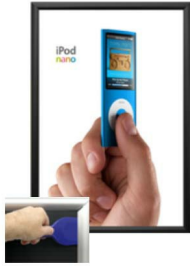

EXTRA DEEP 8.5 x 14 Poster Snap Frames (1 1/4" Security Profile for MOUNTED GRAPHICS)

FOR CURRENT PRICING, VISIT THE ID # LISTED ABOVE
FREE SHIPPING

For Mounted Posters

3/8"
1/2"

Product Details

- **8.5x14 Security Snap Frames with Security Pallet Tool**
- Quick-Changing, all 4 frame rails snap-open for easy poster changes
- Front Loading Frame for **8.5 x 14 posters** and other signage
- Aluminum Snap Frame Profile: 1 1/4" Wide
- Narrow profile offers 1" overall off the wall depth
- **Accepts 2 Printed Thicknesses: 3/8" & 1/2"**
- Viewable Area: Moulding overlaps poster insert by 3/8" all around
- (3) Aluminum snap frame finishes available
- **1/2" Silver bottom frame rail is exposed from side view for all frame**

colors selected

- .040 Backer Board: Thin, durable backer board provides rigidity to 3/8" poster
- .020 clear PETG overlay is included to protect your 3/8" thick poster insert
- **Security Pallet Tool Included** Ideal for high traffic, public environments.
- SwingSnap poster frames can mount either **Portrait or Landscape**
- Installs Easily: Punched holes in frame allow for easy surface mounting
- Hanging hardware included