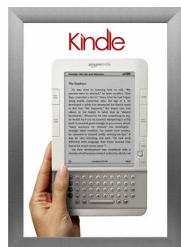

Product Details

- Quick-Changing, all 4 frame rails snap-open for easy poster changes
- Front Loading Frame for **24x24 posters** and other signage
- Aluminum Snap Frame Profile: **2 1/2" Wide**
- Narrow profile offers 11/16" overall off the wall depth
- **Accepts 3 Printed Thicknesses: 1/8" | 3/16" | 1/4"**
- Viewable Area: Moulding overlaps poster insert by 1/2" all around
- (3) Aluminum snap frame finishes available
- (1) Cherry wood simulated snap frame finish (faux wood)
- **.040 Backing Board: Thin, durable backer board provides rigidity for your poster**
- **.020 clear PETG overlay is included to protect your poster insert**
- No Tools! All four frame sides snap-open easily by hand
- SwingSnap poster frames can mount either **Portrait or Landscape**
- Installs Easily: Punched holes in frame allow for easy surface mounting
- Hanging hardware is included

Aluminum snap-open displays are for **INDOOR** or ****OUTDOOR** use

**Make sure you laminate your insert material if going outdoors
**Poster Snap Frames are weather resistant...not water-proof

SATIN SILVER