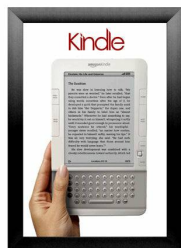

1/4" MAX Mounted Graphic Insert

.040 Black Backer Board **NOT INCLUDED** (can not fit)

.020 Clear Overlay **NOT INCLUDED** (can not fit)

SATIN BLACK