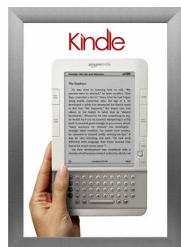

Product Details

- Quick-Changing, all 4 frame rails snap-open for easy poster changes
- Front Loading Frame for **16x20 posters** and other signage
- Aluminum Snap Frame Profile: **2 1/2" Wide**
- Narrow profile offers 11/16" overall off the wall depth
- **Accepts 3 Printed Thicknesses: 1/8" | 3/16" | 1/4"**
- Viewable Area: Moulding overlaps poster insert by 1/2" all around
- (3) Aluminum snap frame finishes available
- (1) Cherry wood simulated snap frame finish (faux wood)
- **.040 Backing Board: Thin, durable backer board provides rigidity for your poster**
- **.020 clear PETG overlay is included to protect your poster insert**
- No Tools! All four frame sides snap-open easily by hand
- SwingSnap poster frames can mount either **Portrait or Landscape**
- Installs Easily: Punched holes in frame allow for easy surface mounting
- Hanging hardware is included

Aluminum snap-open displays are for **INDOOR** or ****OUTDOOR** use

**Make sure you laminate your insert material if going outdoors
**Poster Snap Frames are weather resistant...not water-proof

SATIN SILVER