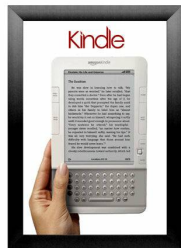

1/4" MAX Mounted Graphic Insert

.040 Black Backer Board **NOT INCLUDED** (can not fit)

.020 Clear Overlay **NOT INCLUDED** (can not fit)

SATIN BLACK