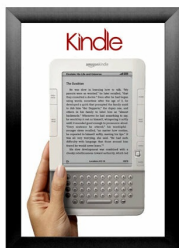

1/4" MAX Mounted Graphic Insert

.040 Black Backer Board **NOT INCLUDED** (can not fit)

.020 Clear Overlay **NOT INCLUDED** (can not fit)

SATIN BLACK