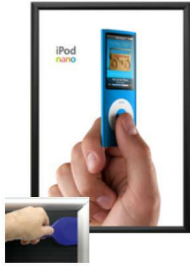

EXTRA DEEP 20 x 28 Poster Snap Frames (1 1/4" Security Profile for MOUNTED GRAPHICS)

FOR CURRENT PRICING, VISIT THE ID # LISTED ABOVE
FREE SHIPPING

SECURITY TOOL PROVIDED

PLACE PALLET TOOL THROUGH EDGE OF SNAPFRAME

LIFT TO SNAP OPEN

Product Details

- **20x28 Security Snap Frames with Security Pallet Tool**
- Quick-Changing, all 4 frame rails snap-open for easy poster changes
- Front Loading Frame for **20 x 28 posters** and other signage
- Aluminum Snap Frame Profile: 1 1/4" Wide
- Narrow profile offers 1" overall off the wall depth
- **Accepts 2 Printed Thicknesses: 3/8" & 1/2"**
- Viewable Area: Moulding overlaps poster insert by 3/8" all around
- (3) Aluminum snap frame finishes available
- **1/2" Silver bottom frame rail is exposed from side view for all frame**

colors selected

- .040 Backer Board: Thin, durable backer board provides rigidity to 3/8" poster
- .020 clear PETG overlay is included to protect your 3/8" thick poster insert
- **Security Pallet Tool Included** Ideal for high traffic, public environments.
- SwingSnap poster frames can mount either **Portrait or Landscape**
- Installs Easily: Punched holes in frame allow for easy surface mounting
- Hanging hardware included