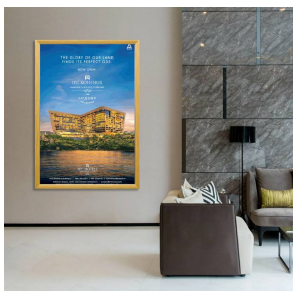

EXTRA-LARGE Wood Snap Frames 36x60 (for MOUNTED GRAPHICS)

FOR CURRENT PRICING, VISIT THE ID # LISTED ABOVE
FREE SHIPPING

Product Details

- Quick-Changing, all 4 frame rails snap-open for easy poster changes
- Front Loading Frame for **36x60 posters** and other signage
- Snap Frame Profile: **1 1/4" Wide**
- **Narrow profile offers 11/16" overall off the wall depth**
- **Accepts 3 Poster Thicknesses: 1/8" | 3/16" | 1/4"**
- Viewable Area: Moulding overlaps poster insert by 3/8" all around
- (3) Wood Simulated Snap Frame Finishes Available
- .040 Backing Board: Thin, durable backer board provides rigidity for your poster
- .020 clear PETG overlay is included to protect your poster insert
- No Tools! All four frame sides snap-open easily by hand
- SwingSnap poster frames can mount either **Portrait or Landscape**
- Installs Easily: Punched holes in frame allow for easy surface mounting
- Hanging hardware is included

Snap Frames 36 x 60 Shipped UNASSEMBLED

Ships Unassembled

- ALL snap frame sizes are cut to size, and prepped for easy assembly
- Takes minutes to assemble, Corner Key and Mounting Hardware Included
- Backing Board is rolled up and placed into box for shipping cost savings
- Clear Overlay is rolled up and placed into box for shipping cost savings