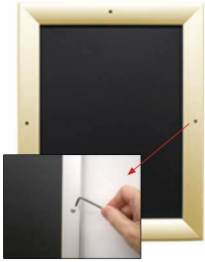

Extra Large Poster Snap Frames 60 x 96 with Security Screws (for MOUNTED GRAPHICS)

FOR CURRENT PRICING, VISIT THE ID # LISTED ABOVE
FREE SHIPPING

Product Details

***ALL 4 FRAME SIDES HAVE A SECURITY SCREW PLACED INTO THE CENTER OF EACH FRAME RAIL. THESE SCREWS SECURE THE SAFETY OF YOUR POSTING AND PREVENT ANY TAMPERING.**

- Extra Large Security Snap Frames for Mounted Graphics
- Fits **60x96 Posters**
- Quick-Changing, all 4 frame rails snap-open for easy poster changes
- Front Loading Frame for posters and other signage
- Snap Frame Profile: **1 1/4" Wide**
- Narrow profile offers 11/16" overall off the wall depth
- Accepts **printed material up to 1/4" thick**
- Viewable Area: Moulding overlaps poster insert by 3/8" all around
- (8) Aluminum snap frame finishes available
- **Allen Wrench Tool is included to help remove and secure your inserts**
- SwingSnap poster frames can mount either **Portrait or Landscape**
- Installs Easily: Punched holes in frame allow for easy surface mounting
- Hanging hardware (screws) included
- Call for Custom Snap Frame Sizes Large and Small

For Mounted Posters

XL Security Snap Frame 60x96 Ship UNASSEMBLED

- Aluminum snap-open displays are for **INDOOR** or ****OUTDOOR** use

****Make sure you laminate your insert material if going outdoors
Poster Snap Frames are weather resistant...not water-proof