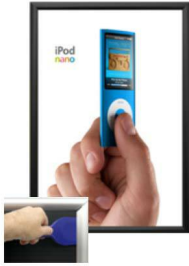

20 x 28 Poster Snap Open Frames (1 1/4" Security-Style) for MOUNTED GRAPHICS

FOR CURRENT PRICING, VISIT THE ID # LISTED ABOVE
FREE SHIPPING

SECURITY TOOL PROVIDED

PLACE PALLET TOOL THROUGH EDGE OF SNAPFRAME

LIFT TO SNAP OPEN

Product Details

- Quick-Changing, all 4 frame rails snap-open for easy poster changes
- Front Loading Frame for **20x28 posters** and other signage
- Aluminum Snap Frame Profile: **1 1/4" Wide**
- Narrow profile offers 11/16" overall off the wall depth
- **Accepts 3 Printed Thicknesses: 1/8" | 3/16" | 1/4"**
- Viewable Area: Moulding overlaps poster insert by 3/8" all around
- (3) Aluminum snap frame finishes available
- .040 Backing Board: Thin, durable backer board provides rigidity for your poster
- .020 clear PETG overlay is included to protect your poster insert
- **Security Tool Included!** Ideal for high traffic, public environments.
- SwingSnap poster frames can mount either **Portrait or Landscape**
- Installs Easily: Punched holes in frame allow for easy surface mounting
- Hanging hardware is included