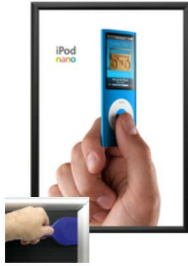

20 x 28 Poster Snap Open Frames (1 1/4" Security-Style) for MOUNTED GRAPHICS

FOR CURRENT PRICING, VISIT THE ID # LISTED ABOVE
FREE SHIPPING

SECURITY TOOL PROVIDED

PLACE PALLET TOOL THROUGH
EDGE OF SNAPFRAME

LIFT TO SNAP OPEN

Product Details

- Quick-Changing, all 4 frame rails snap-open for easy poster changes
- Front Loading Frame for **20x28 posters** and other signage
- Aluminum Snap Frame Profile: **1 1/4" Wide**
- Narrow profile offers 11/16" overall off the wall depth
- **Accepts 3 Printed Thicknesses: 1/8" | 3/16" | 1/4"**
- Viewable Area: Moulding overlaps poster insert by 3/8" all around
- (3) Aluminum snap frame finishes available
- .040 Backing Board: Thin, durable backer board provides rigidity for your poster
- .020 clear PETG overlay is included to protect your poster insert
- **Security Tool Included!** Ideal for high traffic, public environments.
- SwingSnap poster frames can mount either **Portrait or Landscape**
- Installs Easily: Punched holes in frame allow for easy surface mounting
- Hanging hardware is included