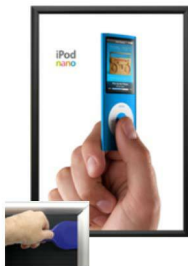

EXTRA DEEP 20 x 20 Poster Snap Frames (1 1/4" Security Profile for MOUNTED GRAPHICS)

FOR CURRENT PRICING, VISIT THE ID # LISTED ABOVE
FREE SHIPPING

Product Details

SECURITY TOOL PROVIDED

- **20x20 Security Snap Frames with Security Pallet Tool**
- Quick-Changing, all 4 frame rails snap-open for easy poster changes
- Front Loading Frame for **20 x 20 posters** and other signage
- Aluminum Snap Frame Profile: 1 1/4" Wide
- Narrow profile offers 1" overall off the wall depth
- **Accepts 2 Printed Thicknesses: 3/8" & 1/2"**
- Viewable Area: Moulding overlaps poster insert by 3/8" all around
- (3) Aluminum snap frame finishes available
- **1/2" Silver bottom frame rail is exposed from side view for all frame**

colors selected

- .040 Backer Board: Thin, durable backer board provides rigidity to 3/8" poster
- .020 clear PETG overlay is included to protect your 3/8" thick poster insert
- **Security Pallet Tool Included** Ideal for high traffic, public environments.
- SwingSnap poster frames can mount either **Portrait or Landscape**
- Installs Easily: Punched holes in frame allow for easy surface mounting
- Hanging hardware included