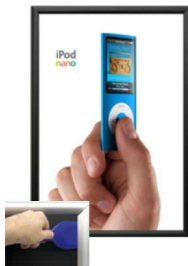

EXTRA DEEP 20 x 20 Poster Snap Frames (1 1/4" Security Profile for MOUNTED GRAPHICS)

FOR CURRENT PRICING, VISIT THE ID # LISTED ABOVE
FREE SHIPPING

Product Details

SECURITY TOOL PROVIDED

PLACE PALLET TOOL THROUGH
EDGE OF SNAPFRAME

LIFT TO SNAP OPEN

- **20x20 Security Snap Frames with Security Pallet Tool**
- Quick-Changing, all 4 frame rails snap-open for easy poster changes
- Front Loading Frame for **20 x 20 posters** and other signage
- Aluminum Snap Frame Profile: 1 1/4" Wide
- Narrow profile offers 1" overall off the wall depth
- **Accepts 2 Printed Thicknesses: 3/8" & 1/2"**
- Viewable Area: Moulding overlaps poster insert by 3/8" all around
- (3) Aluminum snap frame finishes available
- **1/2" Silver bottom frame rail is exposed from side view for all frame**

colors selected

- .040 Backer Board: Thin, durable backer board provides rigidity to 3/8" poster
- .020 clear PETG overlay is included to protect your 3/8" thick poster insert
- **Security Pallet Tool Included** Ideal for high traffic, public environments.
- SwingSnap poster frames can mount either **Portrait or Landscape**
- Installs Easily: Punched holes in frame allow for easy surface mounting
- Hanging hardware included