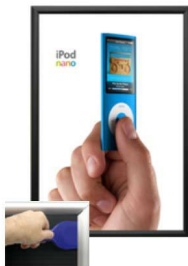

EXTRA DEEP 20 x 20 Poster Snap Frames (1 1/4" Security Profile for MOUNTED GRAPHICS)

FOR CURRENT PRICING, VISIT THE ID # LISTED ABOVE
FREE SHIPPING

SECURITY TOOL PROVIDED

Product Details

- **20x20 Security Snap Frames with Security Pallet Tool**
- Quick-Changing, all 4 frame rails snap-open for easy poster changes
- Front Loading Frame for **20 x 20 posters** and other signage
- Aluminum Snap Frame Profile: 1 1/4" Wide
- Narrow profile offers 1" overall off the wall depth
- **Accepts 2 Printed Thicknesses: 3/8" & 1/2"**
- Viewable Area: Moulding overlaps poster insert by 3/8" all around
- (3) Aluminum snap frame finishes available
- **1/2" Silver bottom frame rail is exposed from side view for all frame**

colors selected

- .040 Backer Board: Thin, durable backer board provides rigidity to 3/8" poster
- .020 clear PETG overlay is included to protect your 3/8" thick poster insert
- **Security Pallet Tool Included** Ideal for high traffic, public environments.
- SwingSnap poster frames can mount either **Portrait or Landscape**
- Installs Easily: Punched holes in frame allow for easy surface mounting
- Hanging hardware included