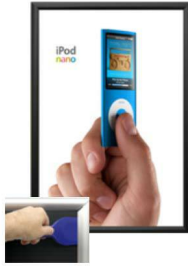

36 x 42 Poster Snap Open Frames (1 1/4" Security-Style) for MOUNTED GRAPHICS

FOR CURRENT PRICING, VISIT THE ID # LISTED ABOVE
FREE SHIPPING

SECURITY TOOL PROVIDED

PLACE PALLET TOOL THROUGH
EDGE OF SNAPFRAME

LIFT TO SNAP OPEN

Product Details

- Quick-Changing, all 4 frame rails snap-open for easy poster changes
- Front Loading Frame for **36x42 posters** and other signage
- Aluminum Snap Frame Profile: **1 1/4" Wide**
- Narrow profile offers 11/16" overall off the wall depth
- **Accepts 3 Printed Thicknesses: 1/8" | 3/16" | 1/4"**
- Viewable Area: Moulding overlaps poster insert by 3/8" all around
- (3) Aluminum snap frame finishes available
- .040 Backing Board: Thin, durable backer board provides rigidity for your poster
- .020 clear PETG overlay is included to protect your poster insert
- **Security Tool Included!** Ideal for high traffic, public environments.
- SwingSnap poster frames can mount either **Portrait or Landscape**
- Installs Easily: Punched holes in frame allow for easy surface mounting
- Hanging hardware is included