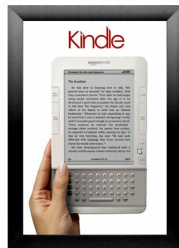

1/4" MAX Mounted Graphic Insert

.040 Black Backer Board **NOT INCLUDED** (can not fit)
.020 Clear Overlay **NOT INCLUDED** (can not fit)

SATIN BLACK