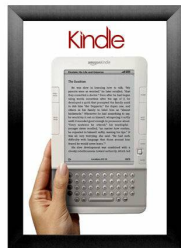

1/4" MAX Mounted Graphic Insert

.040 Black Backer Board **NOT INCLUDED** (can not fit)
.020 Clear Overlay **NOT INCLUDED** (can not fit)

SATIN
BLACK