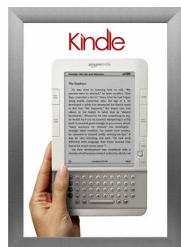

Product Details

- Quick-Changing, all 4 frame rails snap-open for easy poster changes
- Front Loading Frame for **17x22 posters** and other signage
- Aluminum Snap Frame Profile: **2 1/2" Wide**
- Narrow profile offers 11/16" overall off the wall depth
- **Accepts 3 Printed Thicknesses: 1/8" | 3/16" | 1/4"**
- Viewable Area: Moulding overlaps poster insert by 1/2" all around
- (3) Aluminum snap frame finishes available
- (1) Cherry wood simulated snap frame finish (faux wood)
- **.040 Backing Board: Thin, durable backer board provides rigidity for your poster**
- **.020 clear PETG overlay is included to protect your poster insert**
- No Tools! All four frame sides snap-open easily by hand
- SwingSnap poster frames can mount either **Portrait or Landscape**
- Installs Easily: Punched holes in frame allow for easy surface mounting
- Hanging hardware is included

Aluminum snap-open displays are for **INDOOR** or ****OUTDOOR** use

**Make sure you laminate your insert material if going outdoors
**Poster Snap Frames are weather resistant...not water-proof

SATIN
SILVER