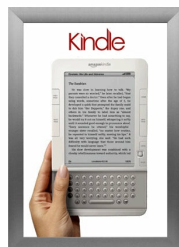

SUPER WIDE Snap Open 17 x 22 Frames (2 1/2" Profile for MOUNTED GRAPHICS)

FOR CURRENT PRICING, VISIT THE ID # LISTED ABOVE
FREE SHIPPING

Product Details

- Quick-Changing, all 4 frame rails snap-open for easy poster changes
- Front Loading Frame for **17x22 posters** and other signage
- Aluminum Snap Frame Profile: **2 1/2" Wide**
- Narrow profile offers 11/16" overall off the wall depth
- **Accepts 3 Printed Thicknesses: 1/8" | 3/16" | 1/4"**
- Viewable Area: Moulding overlaps poster insert by 1/2" all around
- (3) Aluminum snap frame finishes available
- (1) Cherry wood simulated snap frame finish (faux wood)
- **.040 Backing Board: Thin, durable backer board provides rigidity for your poster**
- **.020 clear PETG overlay is included to protect your poster insert**
- No Tools! All four frame sides snap-open easily by hand
- SwingSnap poster frames can mount either **Portrait or Landscape**
- Installs Easily: Punched holes in frame allow for easy surface mounting
- Hanging hardware is included

Aluminum snap-open displays are for **INDOOR** or ****OUTDOOR** use

****Make sure you laminate your insert material if going outdoors**
****Poster Snap Frames are weather resistant...not water-proof**

SATIN SILVER