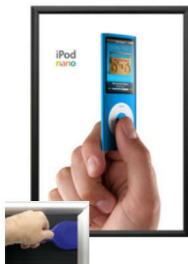

EXTRA DEEP 9 x 12 Poster Snap Frames (1 1/4" Security Profile for MOUNTED GRAPHICS)

FOR CURRENT PRICING, VISIT THE ID # LISTED ABOVE
FREE SHIPPING

Product Details

SECURITY TOOL PROVIDED

PLACE PALLET TOOL THROUGH EDGE OF SNAPFRAME

LIFT TO SNAP OPEN

- **9x12 Security Snap Frames with Security Pallet Tool**
- Quick-Changing, all 4 frame rails snap-open for easy poster changes
- Front Loading Frame for **9 x 12 posters** and other signage
- Aluminum Snap Frame Profile: 1 1/4" Wide
- Narrow profile offers 1" overall off the wall depth
- **Accepts 2 Printed Thicknesses: 3/8" & 1/2"**
- Viewable Area: Moulding overlaps poster insert by 3/8" all around
- (3) Aluminum snap frame finishes available
- **1/2" Silver bottom frame rail is exposed from side view for all frame**

colors selected

- .040 Backing Board: Thin, durable backer board provides rigidity to 3/8" poster
- .020 clear PETG overlay is included to protect your 3/8" thick poster insert
- **Security Pallet Tool Included** Ideal for high traffic, public environments.
- SwingSnap poster frames can mount either **Portrait or Landscape**
- Installs Easily: Punched holes in frame allow for easy surface mounting
- Hanging hardware included