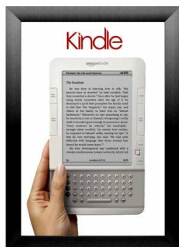

1/4" MAX Mounted Graphic Insert

.040 Black Backer Board **NOT INCLUDED** (can not fit)

.020 Clear Overlay **NOT INCLUDED** (can not fit)

SATIN BLACK