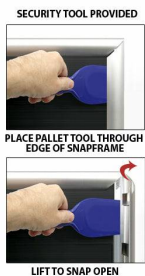

Extra Large 36x60 Poster Snap Frame Security-Style with Pallet Tool | Fast-Change Aluminum Snap Open Profile 1 1/4" Wide

FOR CURRENT PRICING, VISIT THE ID # LISTED ABOVE
FREE SHIPPING

Product Details

- Security-Style Snap Lock Poster Display Frame
- Extra Large 36x60 Snap Frame + Pallet Tool
- Quick-Changing, all 4 Frame Rails Snap-Open
- Aluminum Snap Frame Profile: **1 1/4" Wide**
- Pallet Tool Flips-Up the Super Tight "Spring-Loaded" Frame Rails
- Front Loading Frame for 36x60 Posters and Other Signage
- Narrow profile offers 11/16" overall off-the-wall depth
- Accepts printed material up to **1/16" thick**
- Viewable Area: Moulding overlaps poster insert by 3/8" all around
- Three Aluminum Snap Frame Finishes
- .040 Backing Board: provides rigidity for thin poster sheet
- .020 clear PETG overlay included to protect poster insert
- **Security Tool Included!** Ideal for high-traffic, public areas
- SwingSnap Poster Frames mount **Portrait** or **Landscape**
- Installs Easily: Punched holes in frame for easy surface mounting
- Hanging hardware (screws + wall anchors) included
- Contact Us for Custom Snap Frames, Large and Small Sizes
- Aluminum snap-open displays are for **Indoor** or ****Outdoor** use

**Be sure to laminate your insert material if going outdoors
**Poster Snap Frames are weather resistant, not waterproof

Ships Unassembled

- ALL snap frame sizes are cut to size, and prepped for easy assembly
- Takes minutes to assemble, Corner Key and Mounting Hardware Included
- Backing Board is rolled up and placed into box for shipping cost savings
- Clear Overlay is rolled up and placed into box for shipping cost savings

- ALL snap frame rail sizes 85" and larger will be **CUT in HALF** and

provided with a Straight Joiner Key to connect the two snap frame rails together.

This will create a seam in your snap frame rail where 2 or more pieces on one side of your frame will flip open.