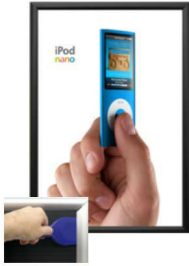

EXTRA DEEP 8 x 10 Poster Snap Frames (1 1/4" Security Profile for MOUNTED GRAPHICS)

FOR CURRENT PRICING, VISIT THE ID # LISTED ABOVE
FREE SHIPPING

Product Details

SECURITY TOOL PROVIDED

- **8x10 Security Snap Frames with Security Pallet Tool**
- Quick-Changing, all 4 frame rails snap-open for easy poster changes
- Front Loading Frame for **8 x 10 posters** and other signage
- Aluminum Snap Frame Profile: 1 1/4" Wide
- Narrow profile offers 1" overall off the wall depth
- **Accepts 2 Printed Thicknesses: 3/8" & 1/2"**
- Viewable Area: Moulding overlaps poster insert by 3/8" all around
- (3) Aluminum snap frame finishes available
- **1/2" Silver bottom frame rail is exposed from side view for all frame**

colors selected

- .040 Backer Board: Thin, durable backer board provides rigidity to 3/8" poster
- .020 clear PETG overlay is included to protect your 3/8" thick poster insert
- **Security Pallet Tool Included** Ideal for high traffic, public environments.
- SwingSnap poster frames can mount either **Portrait or Landscape**
- Installs Easily: Punched holes in frame allow for easy surface mounting
- Hanging hardware included