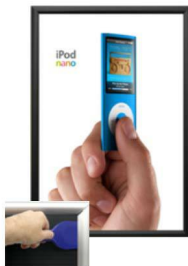

EXTRA DEEP 18 x 18 Poster Snap Frames (1 1/4" Security Profile for MOUNTED GRAPHICS)

FOR CURRENT PRICING, VISIT THE ID # LISTED ABOVE
FREE SHIPPING

Product Details

- **18x18 Security Snap Frames with Security Pallet Tool**
- Quick-Changing, all 4 frame rails snap-open for easy poster changes
- Front Loading Frame for **18 x 18 posters** and other signage
- Aluminum Snap Frame Profile: 1 1/4" Wide
- Narrow profile offers 1" overall off the wall depth
- **Accepts 2 Printed Thicknesses: 3/8" & 1/2"**
- Viewable Area: Moulding overlaps poster insert by 3/8" all around
- (3) Aluminum snap frame finishes available
- **1/2" Silver bottom frame rail is exposed from side view for all frame**

colors selected

- .040 Backer Board: Thin, durable backer board provides rigidity to 3/8" poster
- .020 clear PETG overlay is included to protect your 3/8" thick poster insert
- **Security Pallet Tool Included** Ideal for high traffic, public environments.
- SwingSnap poster frames can mount either **Portrait or Landscape**
- Installs Easily: Punched holes in frame allow for easy surface mounting
- Hanging hardware included