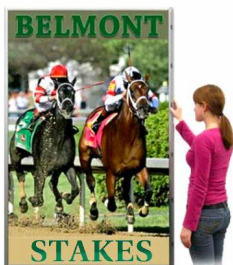

EXTRA LARGE + EXTRA DEEP 48 x 72 Poster Snap Frame with 1 1/4" Metal Profile for MOUNTED GRAPHICS on 3/8" and 1/2" Thick Boards

**FOR CURRENT PRICING, VISIT THE ID # LISTED ABOVE
FREE SHIPPING**

Product Details

- Extra Large, Extra Deep Snap Poster Frame
- Fast Change Frame for 48x72 Posters, Signs
- Wall Poster Display for Thick Boards 3/8" and 1/2"
- **No Tools**, All 4 frame rails snap-open easily by hand
- Aluminum Snap Frame Profile: 1 1/4" Wide
- Front Loading Frame
- Narrow frame profile offers 1" overall off-the-wall depth
- Viewable Area: Moulding overlaps poster insert by **3/8" all around**
- 9 Aluminum snap frame finishes
- 1/2" Silver Bottom Frame Rail is exposed on the side view for all frame colors selected
- .040 Backing Board: Fills in frame space, if needed, for 3/8" thick insert
- .020 clear PETG overlay is included to protect the 3/8" thick poster insert
- SwingSnap poster frames can mount either Portrait or Landscape
- Installs Easily: Punched holes in the frame for easy surface mounting
- Mounting hardware (screws) included
- **Free Shipping**
- Call For Custom Snap Frame Sizes: Large or Small