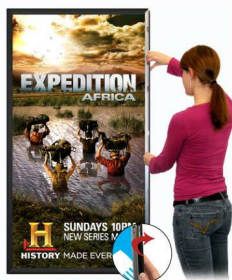

EXTRA LARGE - EXTRA DEEP 24 x 84 Sign Holder Snap Frames (1 5/8" Profile for MOUNTED GRAPHICS)

FOR CURRENT PRICING, VISIT THE ID # LISTED ABOVE
FREE SHIPPING

Product Details

- Extra Large Snap Frames for Mounted Posters, Signs, Graphics
- Will fit **posters 24x84**
- Quick-Changing, all 4 frame rails snap-open for easy poster changes
- Front Loading Frame for 24 x 84 posters and other signage
- **Snap Frame Profile: 1 5/8" Wide**
- Narrow profile offers 1" overall off the wall depth
- **Accepts 2 Printed Thicknesses: 3/8" & 1/2"**
- **1/2" Silver bottom frame rail is exposed from side view for all frame**

colors selected

- **Installs Easily:** Punched holes in frame allow for easy surface mounting
- **.040 Backing Board:** Thin backer provides rigidity for 3/8" thick poster
- **.020 clear PETG overlay is included to protect 3/8" thick poster insert only**
- No Tools! All four frame sides snap-open easily by hand
- SwingSnap poster frames can mount either **Portrait or Landscape**
- Hanging hardware (screws) included