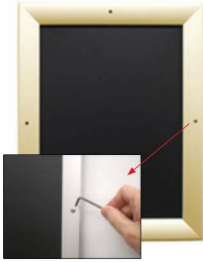

**Extra Large 48x60 Snap Frames (with Security Screws)**

FOR CURRENT PRICING, VISIT THE ID # LISTED ABOVE  
FREE SHIPPING

Product Details

**\*ALL 4 FRAME SIDES HAVE A SECURITY SCREW PLACED INTO THE CENTER OF EACH FRAME RAIL. THESE SCREWS SECURE THE SAFETY OF YOUR 48x60 POSTING AND PREVENT ANY TAMPERING.**

- **Extra Large Snap Lock Frame with Security Screws and Allen Key**
- Quick-Changing, all 4 frame rails snap-open for easy 48x60 poster changes
- Front Loading Frame for posters and other signage
- Snap Frame Profile: 1 1/4" Wide
- Narrow profile offers 11/16" overall off the wall depth
- Accepts printed material up to 1/16" thick
- Viewable Area: Moulding overlaps poster insert by 3/8" all around
- (8) Aluminum snap frame finishes available
- .040 Backing Board: Thin, durable backer board provides rigidity for your poster
- .020 clear PETG overlay is included to protect your poster insert
- **Allen Wrench Tool is included to help remove and secure your inserts.**
- SwingSnap poster frames can mount either **Portrait or Landscape**
- Installs Easily: Punched holes in frame allow for easy surface mounting
- Mounting hardware screws included