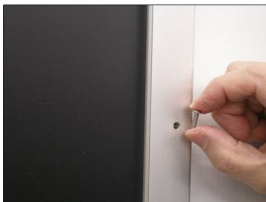

**Extra Large 48x60 Snap Frames (with Security Screws)**

FOR CURRENT PRICING, VISIT THE ID # LISTED ABOVE  
FREE SHIPPING

Product Details

**\*ALL 4 FRAME SIDES HAVE A SECURITY SCREW PLACED INTO THE CENTER OF EACH FRAME RAIL. THESE SCREWS SECURE THE SAFETY OF YOUR 48x60 POSTING AND PREVENT ANY TAMPERING.**

- **Extra Large Snap Lock Frame with Security Screws and Allen Key**
- Quick-Changing, all 4 frame rails snap-open for easy 48x60 poster changes
- Front Loading Frame for posters and other signage
- Snap Frame Profile: 1 1/4" Wide
- Narrow profile offers 11/16" overall off the wall depth
- Accepts printed material up to 1/16" thick
- Viewable Area: Moulding overlaps poster insert by 3/8" all around
- (8) Aluminum snap frame finishes available
- .040 Backing Board: Thin, durable backer board provides rigidity for your poster
- .020 clear PETG overlay is included to protect your poster insert
- **Allen Wrench Tool is included to help remove and secure your inserts.**
- SwingSnap poster frames can mount either **Portrait or Landscape**
- Installs Easily: Punched holes in frame allow for easy surface mounting
- Mounting hardware screws included