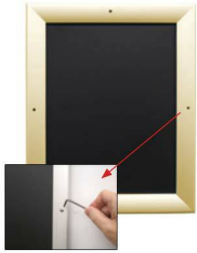

24 x 24 Poster Snap Frame SwingSnaps (with Security Screws)

FOR CURRENT PRICING, VISIT THE ID # LISTED ABOVE
FREE SHIPPING

Product Details

***ALL 4 FRAME SIDES HAVE A SECURITY SCREW PLACED INTO THE CENTER OF EACH FRAME RAIL. THESE SCREWS SECURE THE SAFETY OF YOUR POSTING AND PREVENT ANY TAMPERING.**

- 24x24 Quick-Changing, all 4 frame rails snap-open for easy poster changes
- Fits 24 x 24 Posters
- Front Loading Frame for 24x24 posters and other signage
- Snap Frame Profile: 1 1/4" Wide
- Narrow profile offers 11/16" overall off the wall depth
- Accepts printed material up to 1/16" thick
- Viewable Area: Moulding overlaps poster insert by 3/8" all around
- (8) Aluminum snap frame finishes available
- .040 Backing Board: Thin, durable backer board provides rigidity for your poster
- .020 clear PETG overlay is included to protect your poster insert
- **Allen Wrench Tool is included to help remove and secure your inserts.**
- SwingSnap poster frames can mount either **Portrait or Landscape**
- Installs Easily: Punched holes in frame allow for easy surface mounting
- Hanging hardware is included

- Aluminum snap-open displays are for **INDOOR** or ****OUTDOOR** use

****Make sure you laminate your insert material if going outdoors**

****Poster Snap Frames are weather resistant...not water-proof**