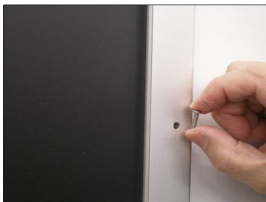

24 x 24 Poster Snap Frame SwingSnaps (with Security Screws)

FOR CURRENT PRICING, VISIT THE ID # LISTED ABOVE
FREE SHIPPING

Product Details

***ALL 4 FRAME SIDES HAVE A SECURITY SCREW PLACED INTO THE CENTER OF EACH FRAME RAIL. THESE SCREWS SECURE THE SAFETY OF YOUR POSTING AND PREVENT ANY TAMPERING.**

- 24x24 Quick-Changing, all 4 frame rails snap-open for easy poster changes
- Fits 24 x 24 Posters
- Front Loading Frame for 24x24 posters and other signage
- Snap Frame Profile: 1 1/4" Wide
- Narrow profile offers 11/16" overall off the wall depth
- Accepts printed material up to 1/16" thick
- Viewable Area: Moulding overlaps poster insert by 3/8" all around
- (8) Aluminum snap frame finishes available
- .040 Backing Board: Thin, durable backer board provides rigidity for your poster
- .020 clear PETG overlay is included to protect your poster insert
- **Allen Wrench Tool is included to help remove and secure your inserts.**
- SwingSnap poster frames can mount either **Portrait or Landscape**
- Installs Easily: Punched holes in frame allow for easy surface mounting
- Hanging hardware is included

- Aluminum snap-open displays are for **INDOOR** or ****OUTDOOR** use

****Make sure you laminate your insert material if going outdoors**

****Poster Snap Frames are weather resistant...not water-proof**

Customize your Snap Frames

- **Call to customize Security Screw Poster Snap Frames!**

Model	Insert Size	Overall Size	Viewable Area	Ships Via	Shipping Wt	How is Frame Shipped?
SSMCSS-2424	24" x 24"	25 3/4" x 25 3/4"	23 1/4" x 23 1/4"	UPS	9	Assembled