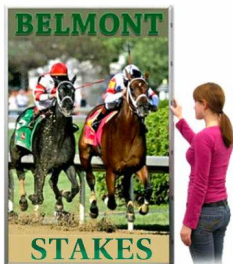

**24x84 Large Frame Snap Open Front Loading Poster Snap Frames (1 1/4" Profile for MOUNTED GRAPHICS)**

**FOR CURRENT PRICING, VISIT THE ID # LISTED ABOVE  
FREE SHIPPING**

**Product Details**

- Extra Large, Snap Open Metal 24x84 Poster Snap Frame
- Quick-Changing, all 4 frame rails snap-open for easy poster changes
- Front Loading Frame for 24x84 posters and other signage
- Snap Frame Profile: 1 1/4" Wide
- Narrow profile offers 11/16" overall off the wall depth
- **Accepts 3 Printed Thicknesses: 1/8" | 3/16" | 1/4"**
- Viewable Area: Moulding overlaps poster insert by 3/8" all around
- (8) Aluminum snap frame finishes available
- **.040 Backing Board: Thin backer board provides rigidity for your poster**
- **.020 clear PETG overlay is included to protect your poster insert**
- No Tools! All four frame sides snap-open easily by hand
- SwingSnap poster frames can mount either Portrait or Landscape
- Installs Easily: Punched holes in frame allow for easy surface mounting
- Mounting hardware (screws) are included
- Call For Custom Snap Frame Sizes: Large or Small Poster Displays