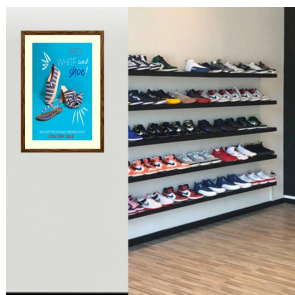

Designer Wood Snap Frames for Posters 16x16 (4" Wide Matboard)

FOR CURRENT PRICING, VISIT THE ID # LISTED ABOVE

Product Details

- 16x16 Snap Frame with 4" Matboard Border
- Poster snap frames 16 x 16 ships **fully assembled**
- Quick-Changing, all 4 frame rails snap-open for easy poster changes
- Holds 16x16 poster or sign
- Snap Frame Profile: 1 1/4" Wide
- Narrow profile offers 11/16" overall off the wall depth
- Accepts printed material up to 1/16" thick
- (3) Faux wood snap frame finishes available
- .040 Backing Board: Thin, durable backer board provides rigidity for your poster
- .020 clear PETG overlay is included to protect your poster insert
- No Tools! All four frame sides snap-open easily by hand
- SwingSnap poster frames can mount either **Portrait or Landscape**
- Installs Easily: Punched holes in frame allow for easy surface mounting
- Hanging hardware (screws) are included

- All Snap Poster Frames Shipped **ASSEMBLED**
- Designer snap-open sign frames are for **INDOOR USE ONLY**

Matboards Create Numerous Benefits

- The 4" wide Mat Border provides an upscale touch to your 16 x 16 poster insert with greater impact.
- Re-Printing of smaller size inserts will have cost savings.
- You can change your Mat Border colors anytime, and create an entire new look for your interior.