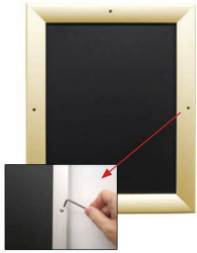

8.5 x 14 Poster Snap Frame SwingSnaps (with Security Screws)

FOR CURRENT PRICING, VISIT THE ID # LISTED ABOVE
FREE SHIPPING

Product Details

***ALL 4 FRAME SIDES HAVE A SECURITY SCREW PLACED INTO THE CENTER OF EACH FRAME RAIL. THESE SCREWS SECURE THE SAFETY OF YOUR POSTING AND PREVENT ANY TAMPERING.**

- 8.5x14 Quick-Changing, all 4 frame rails snap-open for easy poster changes
- Fits 8.5 x 14 Posters
- Front Loading Frame for 8.5x14 posters and other signage
- Snap Frame Profile: 1 1/4" Wide
- Narrow profile offers 11/16" overall off the wall depth
- Accepts printed material up to 1/16" thick
- Viewable Area: Moulding overlaps poster insert by 3/8" all around
- (8) Aluminum snap frame finishes available
- .040 Backing Board: Thin, durable backer board provides rigidity for your poster
- .020 clear PETG overlay is included to protect your poster insert
- **Allen Wrench Tool is included to help remove and secure your inserts.**
- SwingSnap poster frames can mount either **Portrait or Landscape**
- Installs Easily: Punched holes in frame allow for easy surface mounting
- Hanging hardware is included

- Aluminum snap-open displays are for **INDOOR** or ****OUTDOOR** use

****Make sure you laminate your insert material if going outdoors**

****Poster Snap Frames are weather resistant...not water-proof**

Customize your Snap Frames

- **Call to customize Security Screw Poster Snap Frames!**

Lockable security screws placed on all 4 sides

Model	Insert Size	Overall Size	Viewable Area	Ships Via	Shipping Wt	How is Frame Shipped?
SSMCSS-8514	8.5" x 14"	10 1/4" x 12 3/4"	7 3/4" x 13 1/4"	UPS	6	Assembled