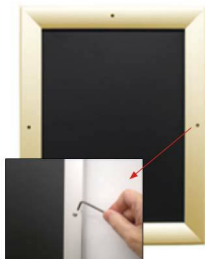

**Extra Large 36x72 Snap Frames (with Security Screws)**

FOR CURRENT PRICING, VISIT THE ID # LISTED ABOVE  
FREE SHIPPING

Product Details

**\*ALL 4 FRAME SIDES HAVE A SECURITY SCREW PLACED INTO THE CENTER OF EACH FRAME RAIL. THESE SCREWS SECURE THE SAFETY OF YOUR 36x72 POSTING AND PREVENT ANY TAMPERING.**

- **Extra Large Snap Lock Frame with Security Screws and Allen Key**
- Quick-Changing, all 4 frame rails snap-open for easy 36x72 poster changes
- Front Loading Frame for posters and other signage
- Snap Frame Profile: 1 1/4" Wide
- Narrow profile offers 11/16" overall off the wall depth
- Accepts printed material up to 1/16" thick
- Viewable Area: Moulding overlaps poster insert by 3/8" all around
- (8) Aluminum snap frame finishes available
- .040 Backing Board: Thin, durable backer board provides rigidity for your poster
- .020 clear PETG overlay is included to protect your poster insert
- **Allen Wrench Tool is included to help remove and secure your inserts.**
- SwingSnap poster frames can mount either **Portrait or Landscape**
- Installs Easily: Punched holes in frame allow for easy surface mounting
- Mounting hardware screws included