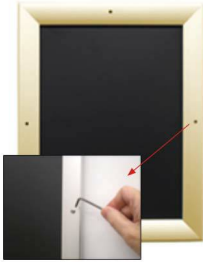

EXTRA LARGE - EXTRA DEEP 60x96 Poster Snap Frames with Security Screws (for MOUNTED GRAPHICS)

FOR CURRENT PRICING, VISIT THE ID # LISTED ABOVE
FREE SHIPPING

Product Details

***ALL 4 FRAME SIDES HAVE A SECURITY SCREW PLACED INTO THE CENTER OF EACH FRAME RAIL. THESE SCREWS SECURE THE SAFETY OF YOUR 60 x 96 POSTING AND PREVENT ANY TAMPERING.**

- Extra Large Security Snap Frames for **60x96 Mounted Graphics**
- Quick-Changing, all 4 frame rails snap-open for easy poster changes
- Front Loading Frame for 60x96 posters and other signage
- Snap Frame Profile: 1 1/4" Wide
- **Narrow profile offers 1" overall off the wall depth**
- **Accepts 2 Printed Thicknesses: 3/8" & 1/2"**
- Viewable Area: Moulding overlaps poster insert by 3/8" all around
- **(8) Aluminum snap frame finishes available**
- **1/2" Silver bottom frame rail is exposed from side view for all frame**

colors selected

- **Allen Wrench Tool is included to remove and secure your inserts**
- SwingSnap poster frames can mount either **Portrait or Landscape**
- Installs Easily: Punched holes in frame allow for easy surface mounting
- Hanging hardware (screws) included