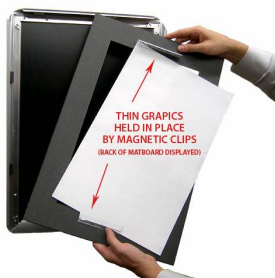

Designer Snap Frames for Posters 20x20 (4" Wide Matboard)

FOR CURRENT PRICING, VISIT THE ID # LISTED ABOVE

4" VIEWABLE
MATBOARD

Product Details

- 20x20 Aluminum Snap Frame with 4" Matboard Border
- Poster snap frames 20 x 20 ships **fully assembled**
- Quick-Changing, all 4 frame rails snap-open for easy poster changes
- Holds 20x20 poster or sign
- Snap Frame Profile: 1 1/4" Wide
- Narrow profile offers 11/16" overall off the wall depth
- Accepts printed material up to 1/16" thick
- (8) Aluminum snap frame finishes available
- .040 Backing Board: Thin, durable backer board provides rigidity for your poster
- .020 clear PETG overlay is included to protect your poster insert
- No Tools! All four frame sides snap-open easily by hand
- SwingSnap poster frames can mount either **Portrait or Landscape**
- Installs Easily: Punched holes in frame allow for easy surface mounting
- Hanging hardware (screws) are included

- All Snap Poster Frames Shipped **ASSEMBLED**
- Designer snap-open sign frames are for **INDOOR USE ONLY**

Matboards Create Numerous Benefits

- The 4" wide Mat Border provides an upscale touch to your 20 x 20 poster insert with greater impact.
- Re-Printing of smaller size inserts will have cost savings.
- You can change your Mat Border colors anytime, and create an entire new look for your interior.

Matboard Details

- 4" Viewable Mat Border
- Matboard Overlaps Poster by 1" ALL AROUND
- (24) Beveled Matboard Colors Available
- Magnetic Clamps are placed onto the back of the Matboard

to secure your thin poster, graphic or image in place.