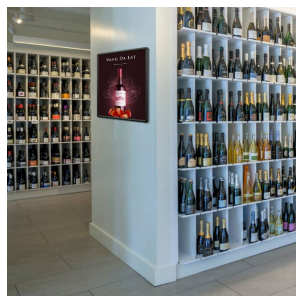

SwingSnaps Poster Snap Frames 12x36 (1" Wide with Radius Corners)

FOR CURRENT PRICING, VISIT THE ID # LISTED ABOVE
FREE SHIPPING

Product Details

- 12x36 Quick-Changing, all 4 frame rails snap-open for easy poster changes
- Fits posters 12 x 36
- Front Loading 12x36 Frame for posters and other signage
- Snap Frame Profile: 1" Wide
- Narrow profile offers .43" overall off the wall depth
- Accepts printed material up to 1/16" thick
- Viewable Area: Moulding overlaps poster insert by 3/8" all around
- (2) Aluminum snap frame finishes available: Satin Silver and Sain Black
- .040 Backing Board: Thin, durable backer board provides rigidity for your poster
- .020 clear PETG overlay is included to protect your poster insert
- No Tools! All four frame sides snap-open easily by hand
- SwingSnap poster frames can mount either **Portrait or Landscape**
- Installs Easily: Punched holes in frame allow for easy surface mounting
- Hanging hardware is included

Ceiling Mount Options

- **Common Applications:** Displaying "suspended" advertisements or menu's in

front of windows or behind a counter or cash wrap is a great way to grab someone's attention and drive traffic and sales to your place of business.